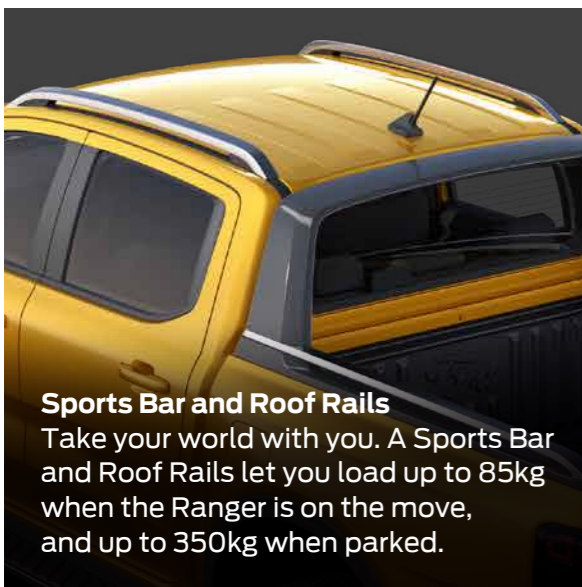

Next-Generation Ford Ranger

Now with 5-Year Warranty

Ford

ford.com.ph

LIVE THE
RANGER LIFE

360-Degree Camera

See more than ever. Select multiple camera views from the large center display for a 360-degree bird's-eye view and a 180-degree front and rear split view. For more precise driving, there's also a front off-road view and rear trailer hitch view.

Sports Bar and Roof Rails

Take your world with you. A Sports Bar and Roof Rails let you load up to 85kg when the Ranger is on the move, and up to 350kg when parked.

Smart Interior

Discover advanced technology at your fingertips. Within a spacious cabin, you'll find a 12" Colored Portrait Touchscreen with Apple CarPlay® and Android Auto™. Comfort comes courtesy of 8-way electrically adjustable driver seat.