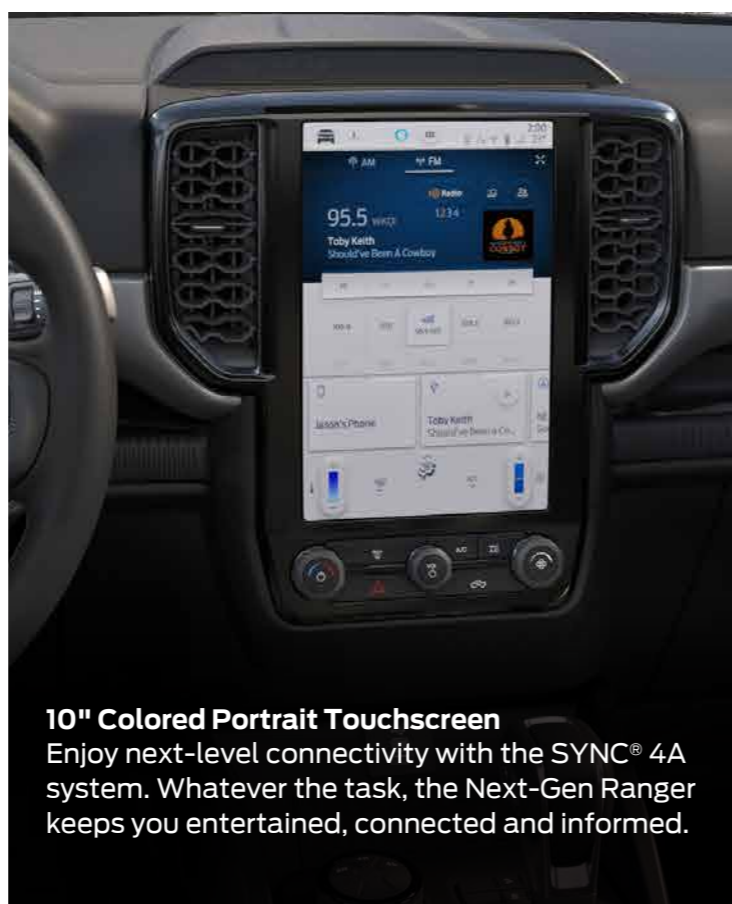

10" Colored Portrait Touchscreen

Enjoy next-level connectivity with the SYNC® 4A system. Whatever the task, the Next-Gen Ranger keeps you entertained, connected and informed.