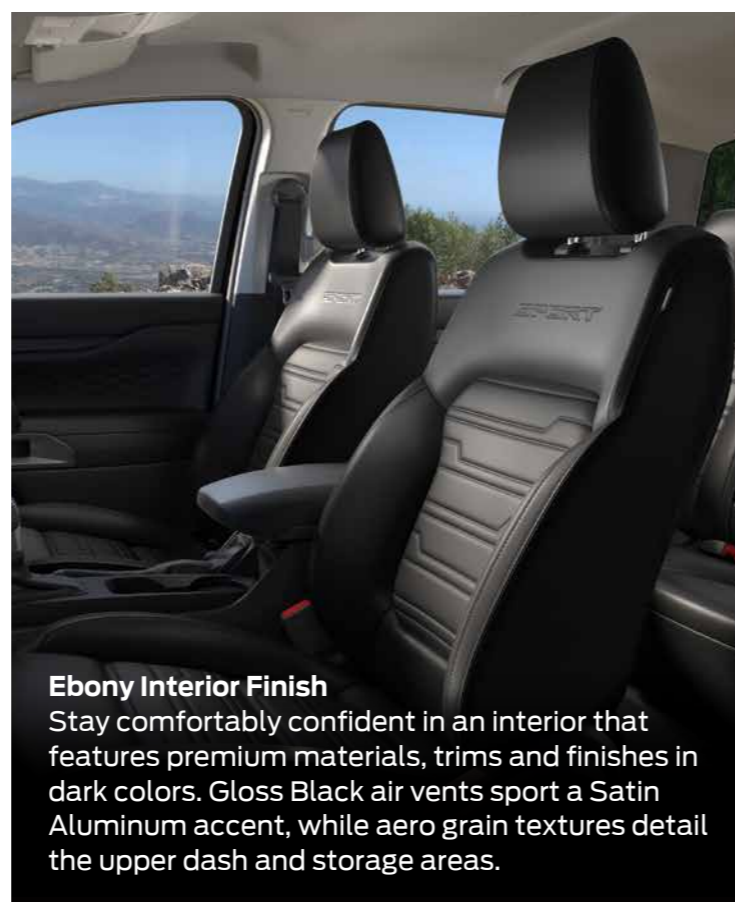

Ebony Interior Finish

Stay comfortably confident in an interior that features premium materials, trims and finishes in dark colors. Gloss Black air vents sport a Satin Aluminum accent, while aero grain textures detail the upper dash and storage areas.

Selectable Drive Modes

Stay in control even as road conditions change. The Next-Gen Ranger lets you select driving modes that optimize performance across different terrain. Go from Normal, Eco, Slippery, to Tow / Haul in seconds.