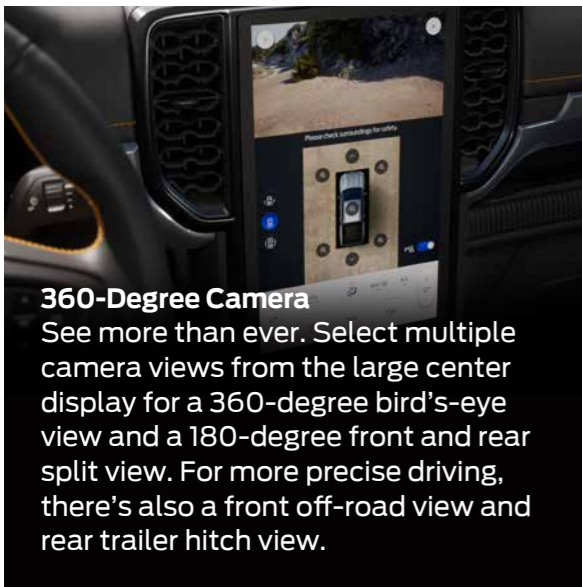

Next-Generation Ford Ranger

Now with 5-Year Warranty

Ford

ford.com.ph

LIVE THE
RANGER LIFE

360-Degree Camera

See more than ever. Select multiple camera views from the large center display for a 360-degree bird's-eye view and a 180-degree front and rear split view. For more precise driving, there's also a front off-road view and rear trailer hitch view.

Sports Bar and Roof Rails

Take your world with you. A Sports Bar and Roof Rails let you load up to 85kg when the Ranger is on the move, and up to 350kg when parked.

Smart Interior

Discover advanced technology at your fingertips. Within a spacious cabin, you'll find a 12" Colored Portrait Touchscreen with Apple CarPlay® and Android Auto™. Comfort comes courtesy of 8-way electrically adjustable driver seat.