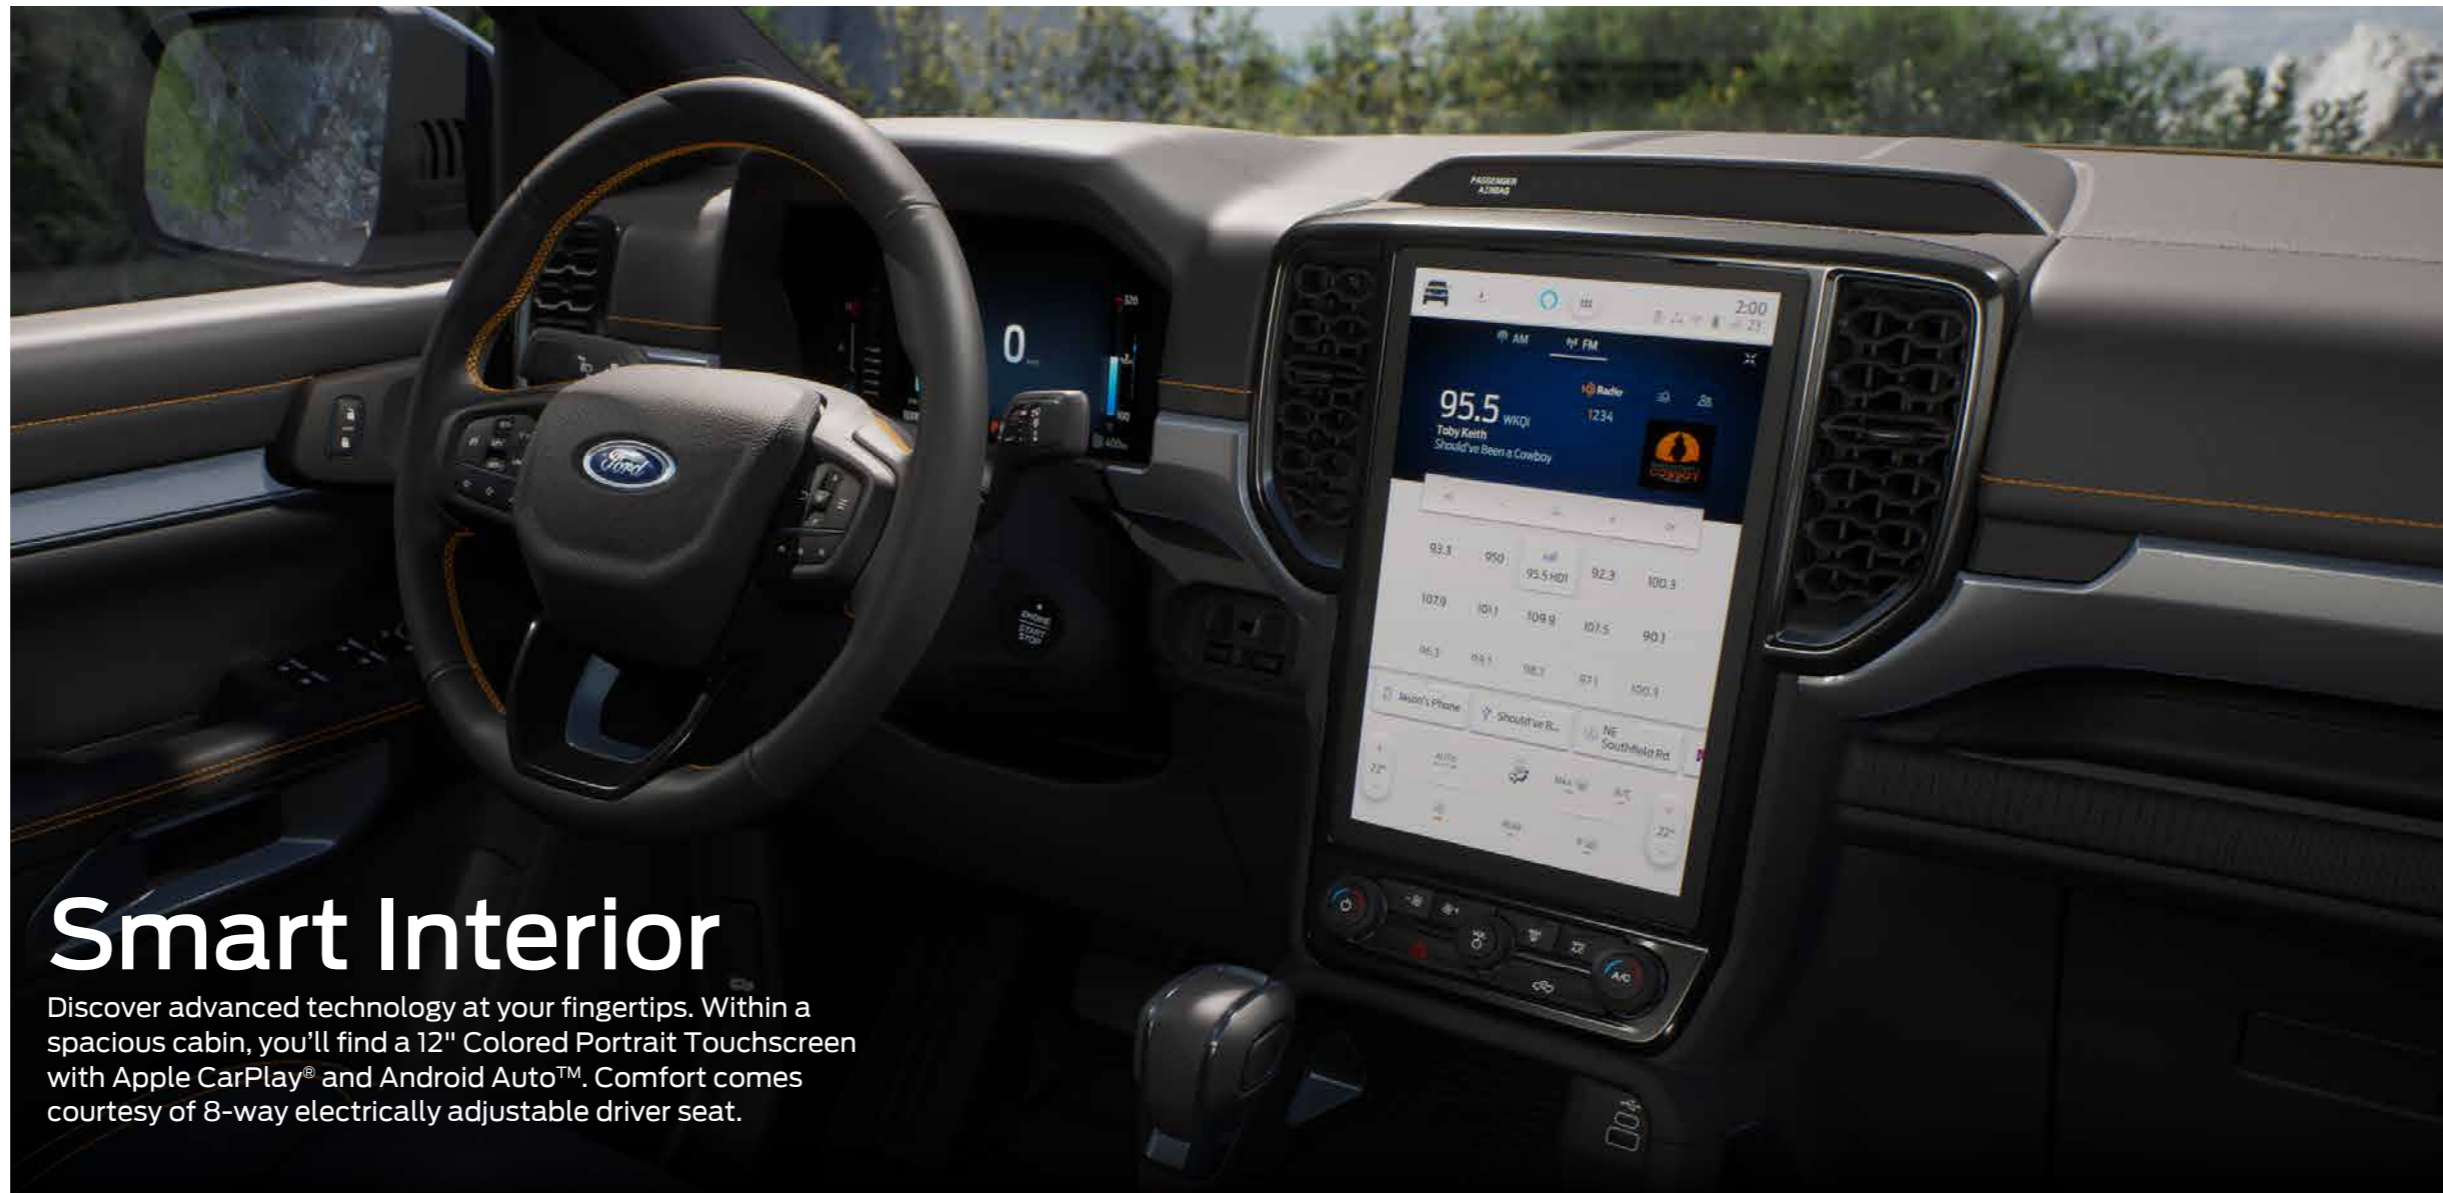

Next-Generation Ford Ranger

Now with 5-Year Warranty

Ford

ford.com.ph

LIVE THE
RANGER LIFE

360-Degree Camera

See more than ever. Select multiple camera views from the large center display for a 360-degree bird's-eye view and a 180-degree front and rear split view. For more precise driving, there's also a front off-road view and rear trailer hitch view.

Sports Bar and Roof Rails

Take your world with you. A Sports Bar and Roof Rails let you load up to 85kg when the Ranger is on the move, and up to 350kg when parked.

Smart Interior

Discover advanced technology at your fingertips. Within a spacious cabin, you'll find a 12" Colored Portrait Touchscreen with Apple CarPlay® and Android Auto™. Comfort comes courtesy of 8-way electrically adjustable driver seat.

Next-Gen Ranger Wildtrak

Built for adventure. Designed to impress. With unmistakable Ford DNA, dynamic performance and the latest technology, the Next-Gen Ranger Wildtrak tames the toughest journeys in style.

Selectable Drive Modes

Stay in control even as road conditions change. The Next-Gen Ranger lets you select driving modes that optimize performance across different terrain. Go from Normal, Eco, Slippery, to Tow / Haul in seconds.