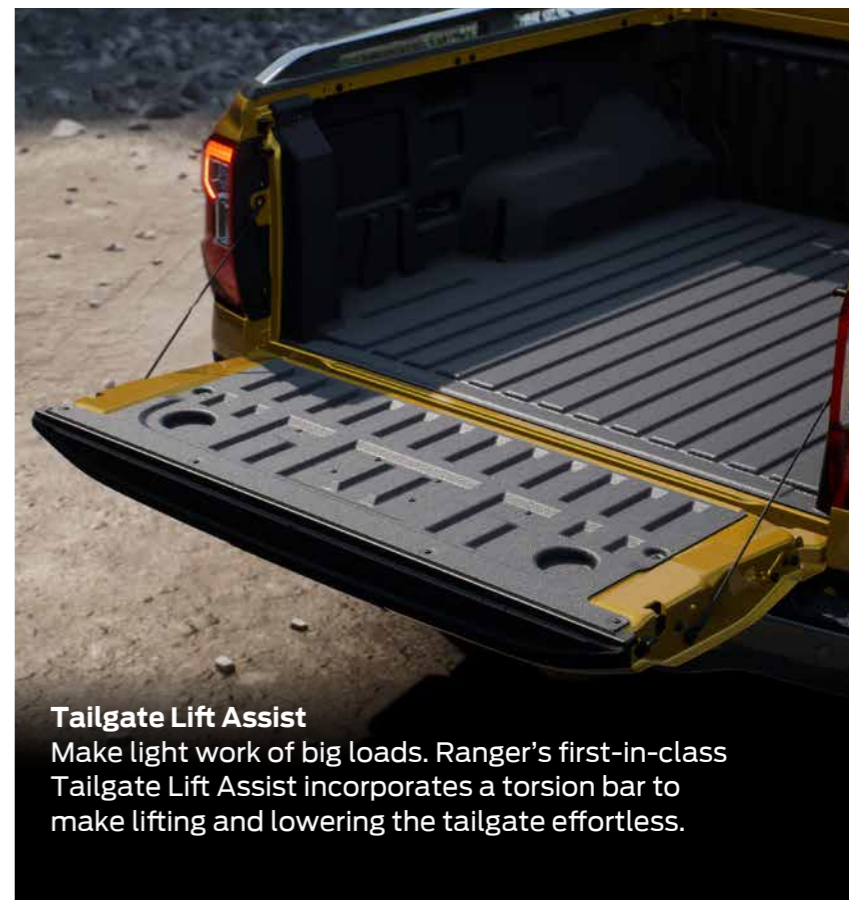

Sports Bar and Roof Rails

Take your world with you. A Sports Bar and Roof Rails let you load up to 85kg when the Ranger is on the move, and up to 350kg when parked.

Smart Interior

Discover advanced technology at your fingertips. Within a spacious cabin, you'll find a 12" Colored Portrait Touchscreen with Apple CarPlay® and Android Auto™. Comfort comes courtesy of 8-way electrically adjustable driver seat.

Next-Gen Ranger Wildtrak

Built for adventure. Designed to impress. With unmistakable Ford DNA, dynamic performance and the latest technology, the Next-Gen Ranger Wildtrak tames the toughest journeys in style.

C-Clamp LED Headlamps

Flanking the bold new grille, the C-Clamp-shaped headlamps give the Ranger that unmistakable 'Built Ford Tough' look.

Selectable Drive Modes

Stay confident and in control over different terrain. In addition to 4x4 modes, up to 6 Selectable Drive Modes optimize performance for different surfaces, road conditions and vehicle usage.

Tailgate Lift Assist

Make light work of big loads. Ranger's first-in-class Tailgate Lift Assist incorporates a torsion bar to make lifting and lowering the tailgate effortless.

Next-Gen Ranger Sport

When adventure calls, answer in style. The Next-Gen Ranger Sport dials up the attitude with a bold, blacked-out look that complements its aggressive performance.